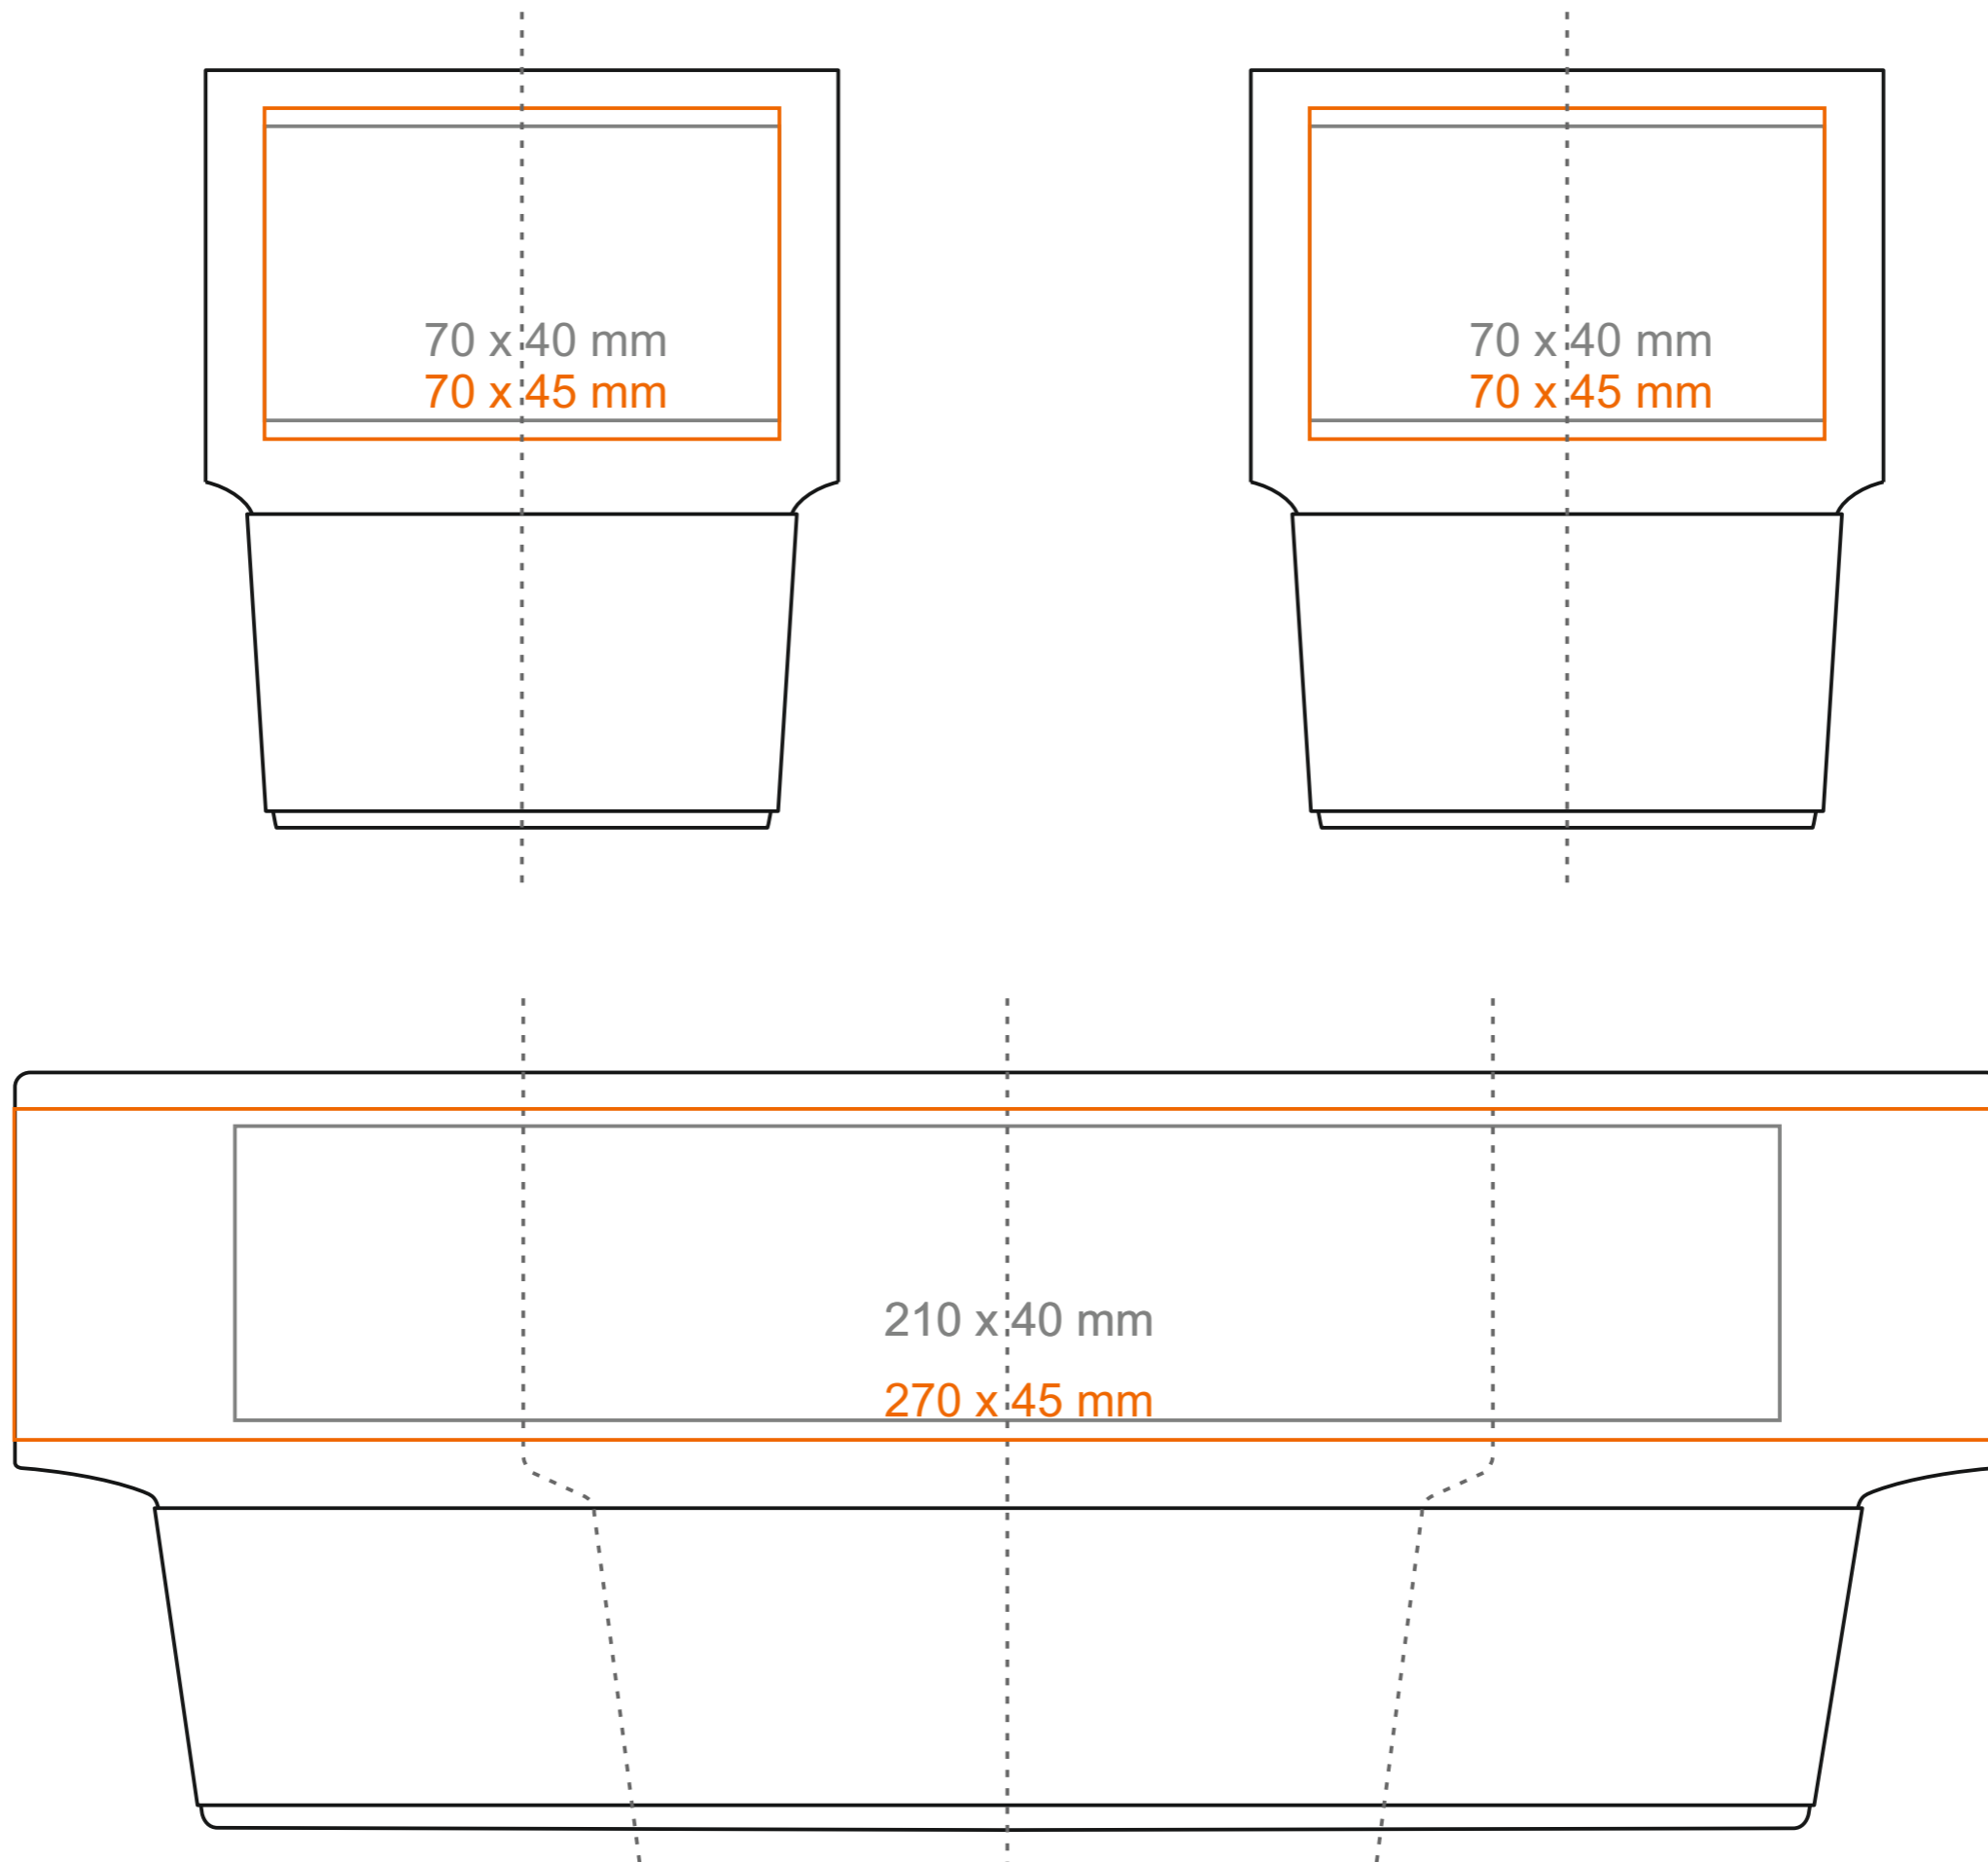

M_560 Freddo Plus

330 ml / h: 103 mm / Ø 86 mm

- Imprint on the inside - 40 x 15 mm
- Imprint on the bottom inside - Ø 35 mm
- Imprint on the bottom outside - Ø 45 mm

*In the case of projects for transfer print running outside of the standard print area, please contact our sales department.

[How to prepare print material](#)

meaning

- Transfer Print
- Sensitive Touch
- Direct Print